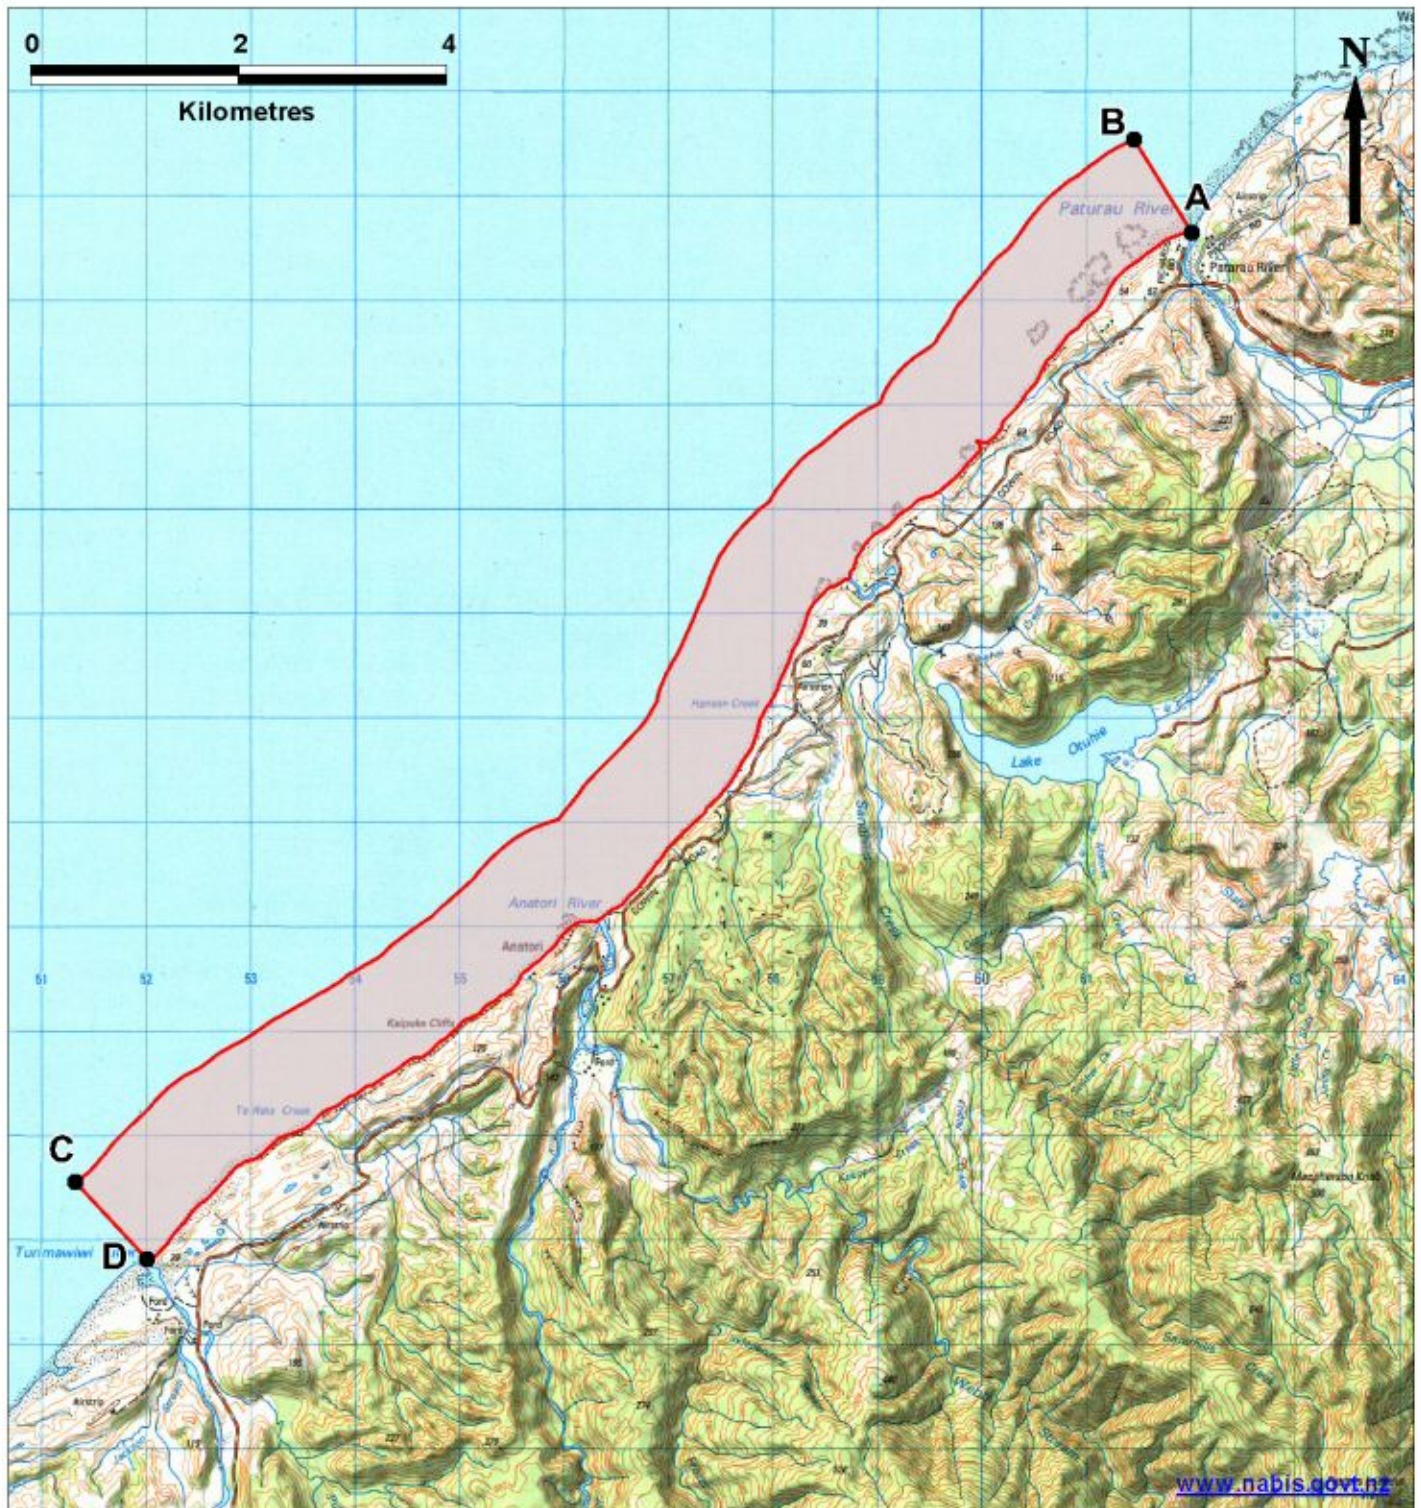

Anatori Mātaitai Reserve

LEGEND

- Mātaitai Reserve Boundary
- Mātaitai Reserve Coordinate

Coordinates

- A: 40°38.47'S 172°25.97'E
- B: 40°37.99'S 172°25.58'E
- C: 40°43.34'S 172°18.34'E
- D: 40°43.74'S 172°18.81'E

Ref: 100407
 Projection: NZTM
 Coordinates stated in
 Lat/Long WGS84
 Date: 14 December 2010
 Produced by: Information
 Management

This map is intended to be used as a guide only, in conjunction with other data sources and methods, and should only be used for the purpose for which it was developed. Although the information on this map has been prepared with care and in good faith, no guarantee is given that the information is complete, accurate or up-to-date.