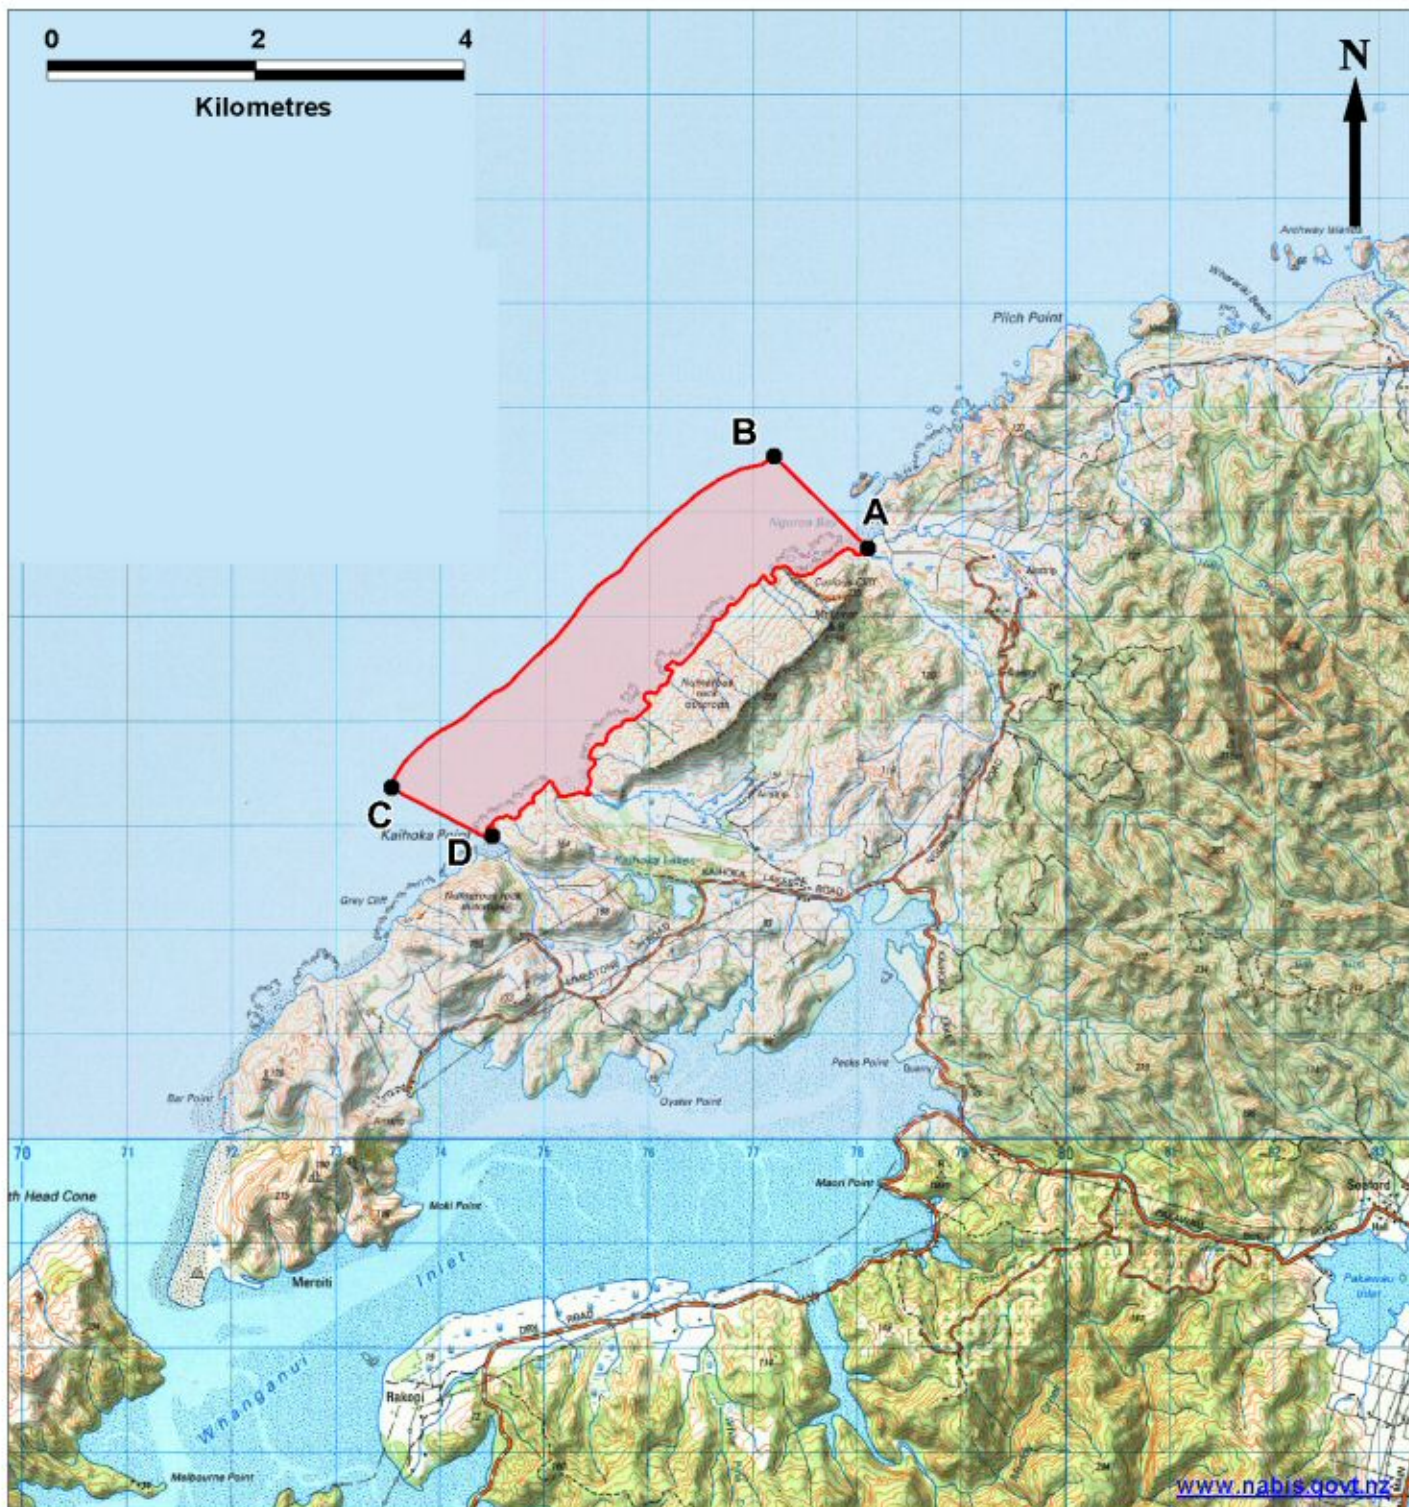

Kaihoka Mātaimai Reserve

LEGEND

- Mātaimai Reserve Boundary
- Mātaimai Reserve Coordinate

Coordinates

A: 40°31.49'S 172°37.42'E
 B: 40°31.01'S 172°36.78'E
 C: 40°32.72'S 172°34.18'E
 D: 40°32.97'S 172°34.86'E

Ref: 100407
 Projection: NZTM
 Coordinates stated in
 Lat/Long WGS84
 Date: 14 December 2010
 Produced by: Information
 Management

This map is intended to be used as a guide only, in conjunction with other data sources and methods, and should only be used for the purpose for which it was developed. Although the information on this map has been prepared with care and in good faith, no guarantee is given that the information is complete, accurate or up-to-date.