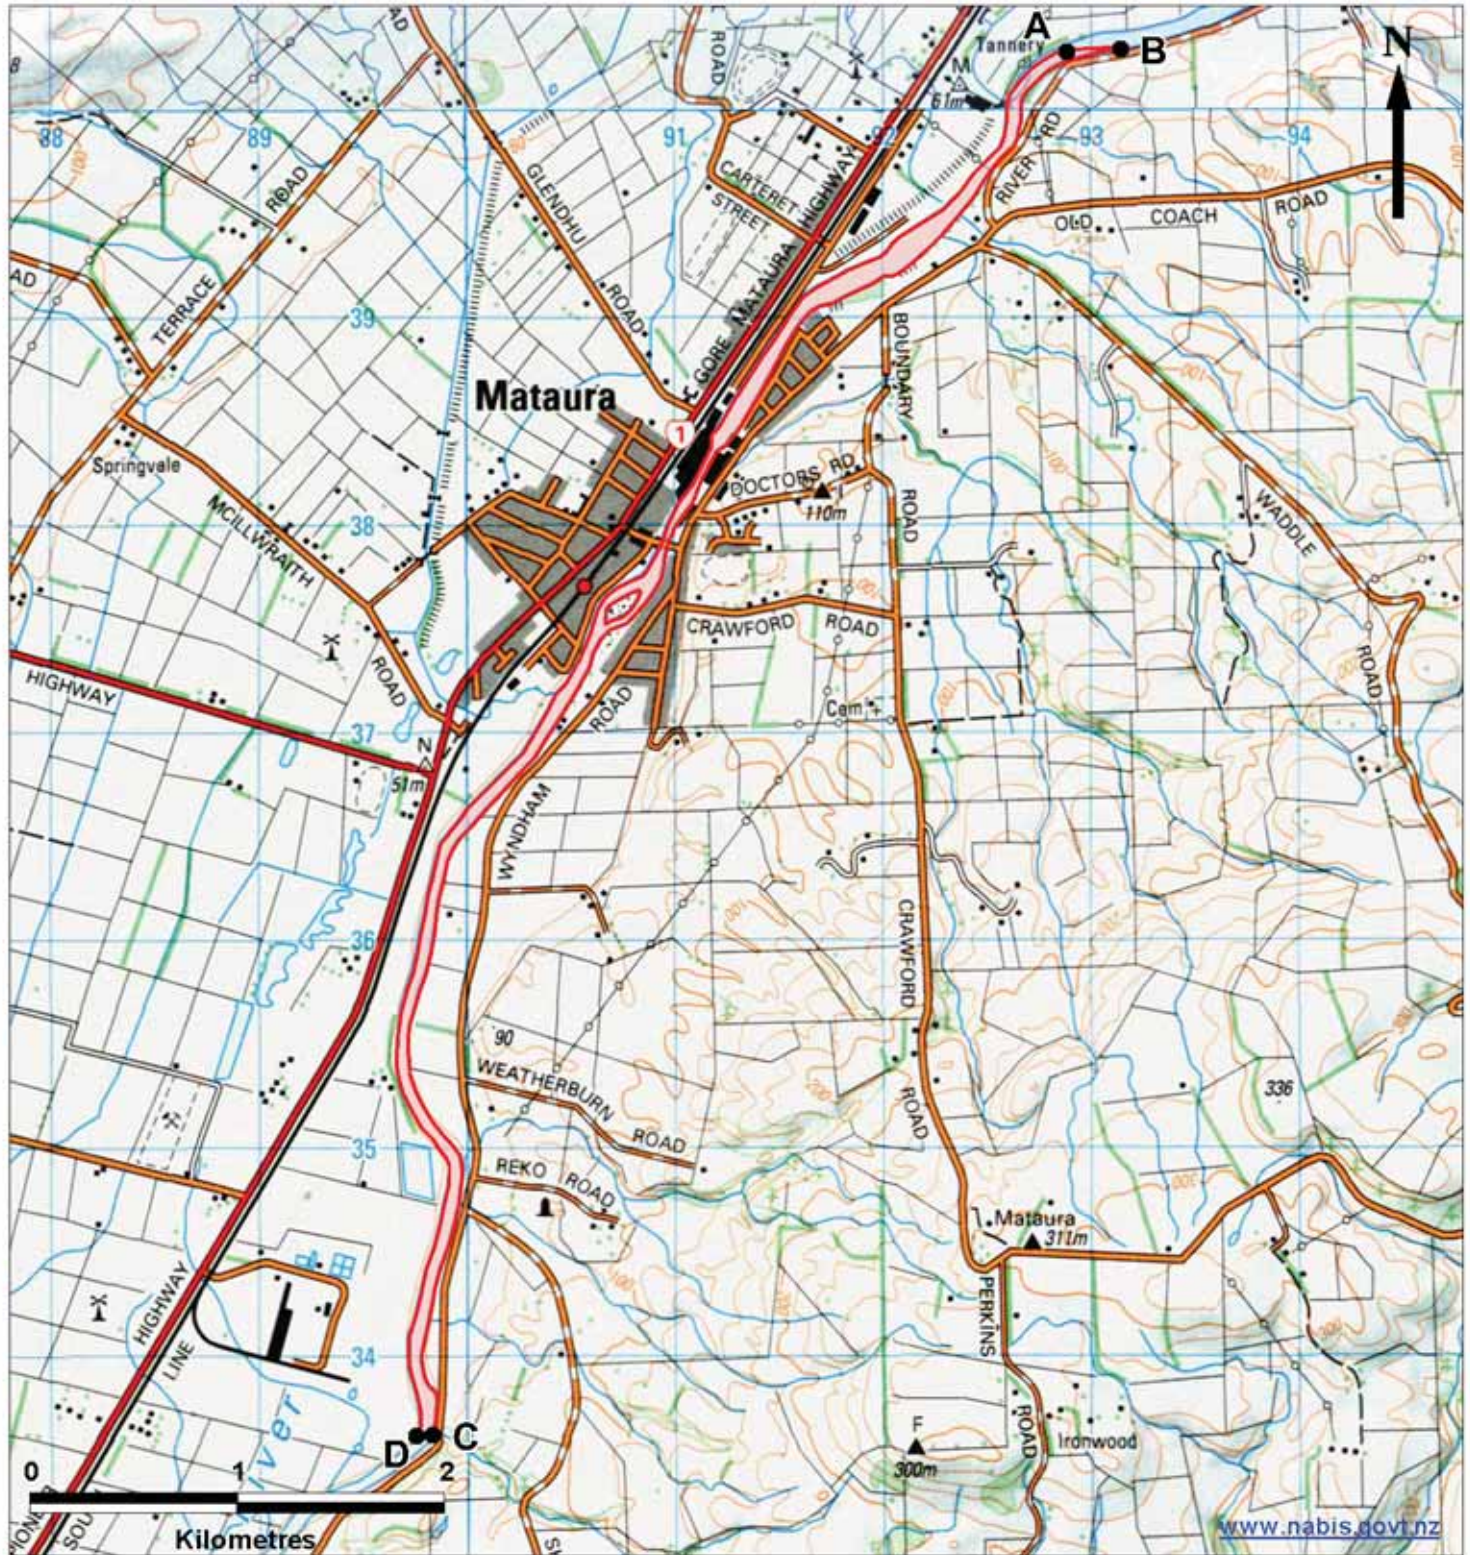

Mataura River Mātaaitai Reserve

LEGEND

- Mātaaitai Reserve Boundary
- Mātaaitai Reserve Coordinate

Coordinates

- A: 46°10.45'S 168°53.67'E
- B: 46°10.45'S 168°53.87'E
- C: 46°13.96'S 168°51.03'E
- D: 46°13.96'S 168°50.97'E

Ministry of
Fisheries
Te Taaitiaki i nga tiri a Tangaroa

Ref: 110046
Projection: NZTM
Date: 8 March 2011
Produced by: Information
Centre

This map is intended to be used as a guide only, in conjunction with other data sources and methods, and should only be used for the purpose for which it was developed. Although the information on this map has been prepared with care and in good faith, no guarantee is given that the information is complete, accurate or up-to-date.